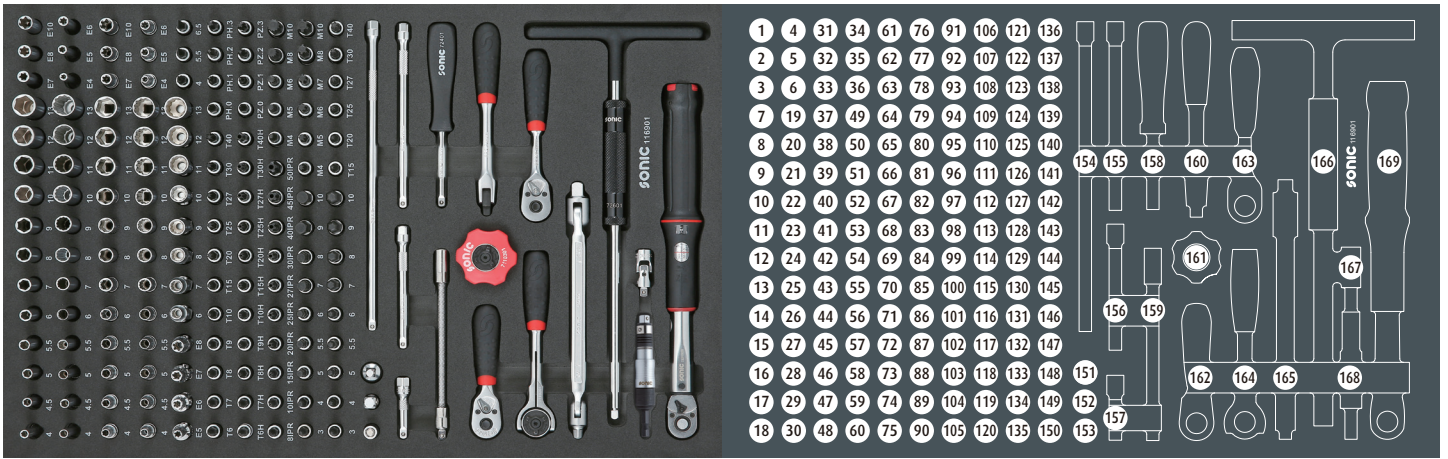

116901

	NO	Sonic NO	Size	Length	Q'ty
	1	2165010	E10	50mm	
	2	2165008	E8	50mm	
	3	2165007	E7	50mm	
	4	2165006	E6	50mm	
	5	2165005	E5	50mm	
	6	2165004	E4	50mm	
	7	2155013	13mm	50mm	
	8	2155012	12mm	50mm	
	9	2155011	11mm	50mm	
	10	2155010	10mm	50mm	
	11	2155009	9mm	50mm	
	12	2155008	8mm	50mm	
	13	2155007	7mm	50mm	
	14	2155006	6mm	50mm	
	15	21550055	5.5mm	50mm	
	16	2155005	5mm	50mm	
	17	21550045	4.5mm	50mm	
	18	2155004	4mm	50mm	
	19	2185013	13mm	50mm	
	20	2185012	12mm	50mm	
	21	2185011	11mm	50mm	
	22	2185010	10mm	50mm	
	23	2185009	9mm	50mm	
	24	2185008	8mm	50mm	
	25	2185007	7mm	50mm	
	26	2185006	6mm	50mm	
	27	21850055	5.5mm	50mm	
	28	2185005	5mm	50mm	
	29	21850045	4.5mm	50mm	
	30	2185004	4mm	50mm	
	31	21610	E10	25mm	
	32	21608	E8	25mm	
	33	21607	E7	25mm	
	34	21606	E6	25mm	
	35	21605	E5	25mm	
	36	21604	E4	25mm	
	37	21513	13mm	25mm	
	38	21512	12mm	25mm	
	39	21511	11mm	25mm	
	40	21510	10mm	25mm	
	41	21509	9mm	25mm	
	42	21508	8mm	25mm	

	NO	Sonic NO	Size	Length	Q'ty
	43	21507	7mm	25mm	
	44	21506	6mm	25mm	
	45	21555	5.5mm	25mm	
	46	21505	5mm	25mm	
	47	21545	4.5mm	25mm	
	48	21504	4mm	25mm	
	49	21813	13mm	25mm	
	50	21812	12mm	25mm	
	51	21811	11mm	25mm	
	52	21810	10mm	25mm	
	53	21809	9mm	25mm	
	54	21808	8mm	25mm	
	55	21807	7mm	25mm	
	56	21806	6mm	25mm	
	57	21855	5.5mm	25mm	
	58	21805	5mm	25mm	
	59	21845	4.5mm	25mm	
	60	21804	4mm	25mm	
	61	81337065	6.5mm	37mm	
	62	81337055	5.5mm	37mm	
	63	8133704	4mm	37mm	
	64	7151813	13mm	40mm	
	65	7151812	12mm	40mm	
	66	7151811	11mm	39.5mm	
	67	7151810	10mm	38.5mm	
	68	7151809	9mm	36.5mm	
	69	7151808	8mm	36.5mm	
	70	7151807	7mm	35mm	
	71	7151806	6mm	35mm	
	72	7151608	E8	40mm	
	73	7151607	E7	40mm	
	74	7151606	E6	40mm	
	75	7151605	E5	40mm	
	76	8113703	PH.3	37mm	
	77	8113702	PH.2	37mm	
	78	8113701	PH.1	37mm	
	79	8113700	PH.0	37mm	
	80	8163740	T40	37mm	
	81	8163730	T30	37mm	
	82	8163727	T27	37mm	
	83	8163725	T25	37mm	
	84	8163720	T20	37mm	